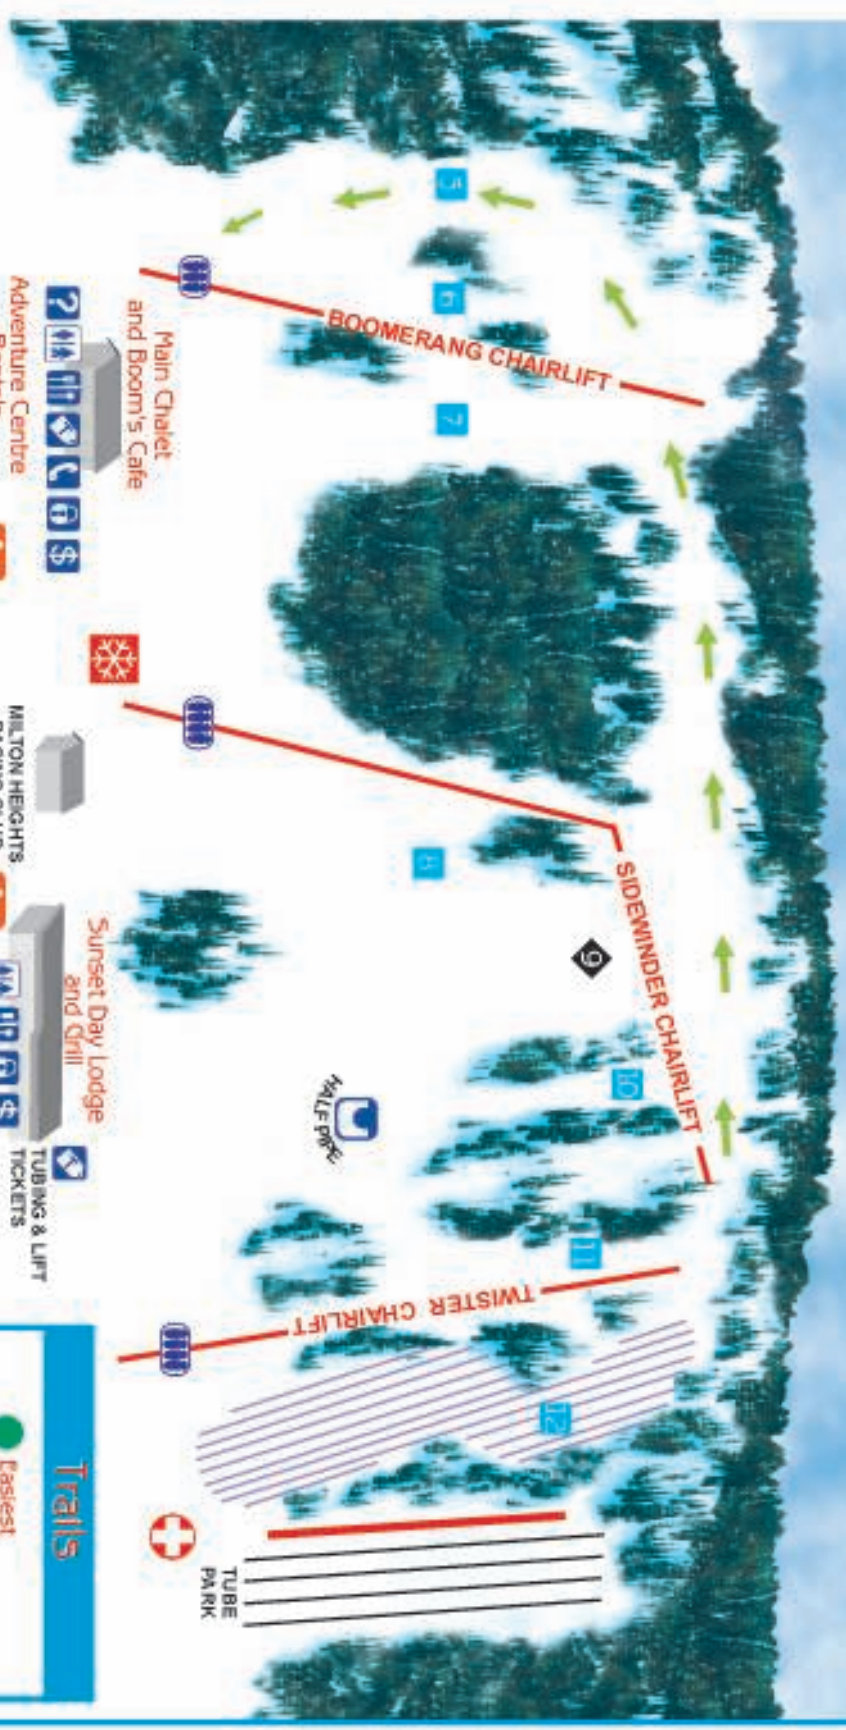

Glen Eden Ski and Snowboard Centre